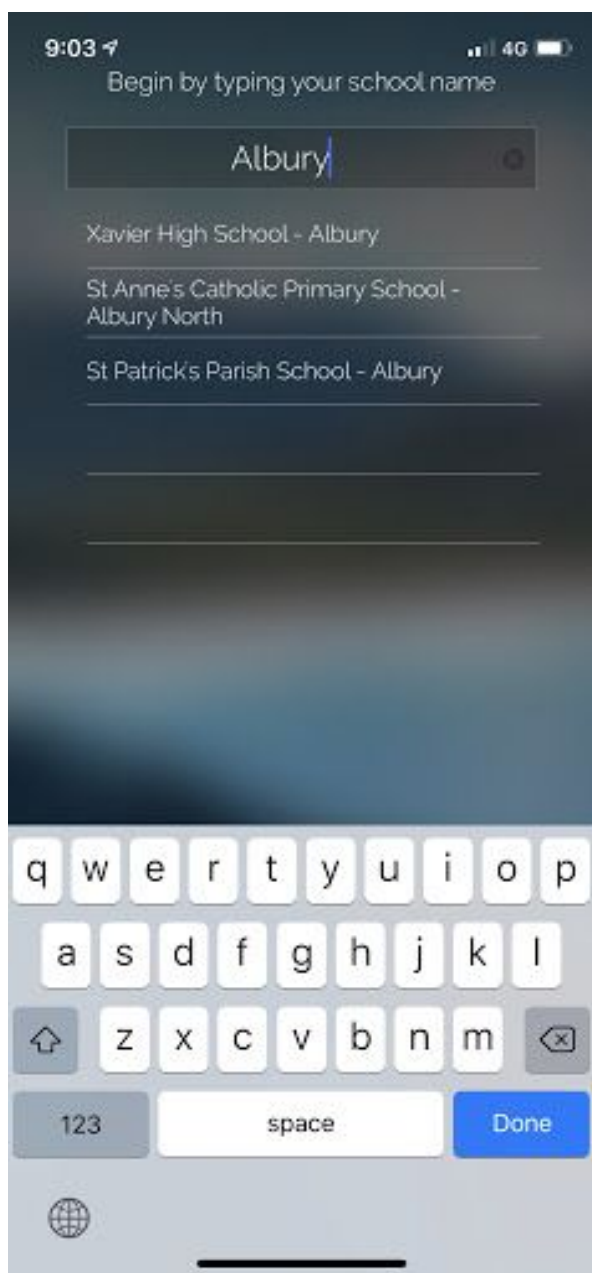

Compass App

While the app is not essential, it offers the convenience of having simplified portal information at your fingertips.

Where Can I Get It?

For [Apple Devices](#), click on the image below, or this link

<https://itunes.apple.com/au/app/compass-school-manager/id778415974?mt=8>

Similarly, for [Android Devices](#) click the image or this link

https://play.google.com/store/apps/details?id=com.jdlf.compass&hl=en_AU

In both the App Store and Google Play store you can also search for Compass School Manager. It looks like the below image.

How to Log In

When opening the Compass app for the first time you will need to add Xavier High School to your app. In order to do this, it is easiest to search for Albury and then choose Xavier High School - Albury from the list, as shown below. Once you have selected Xavier, like the website, you tap on the Orange logo. This will then take you to the CEnet page to log in. Use your normal username and password, making sure you choose Wagga Wagga in the Diocese dropdown box.